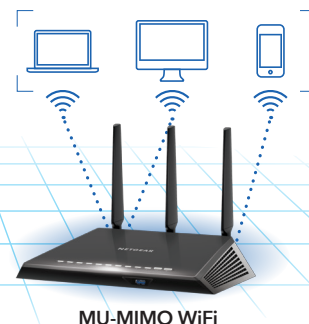

Data sent to multiple devices simultaneously