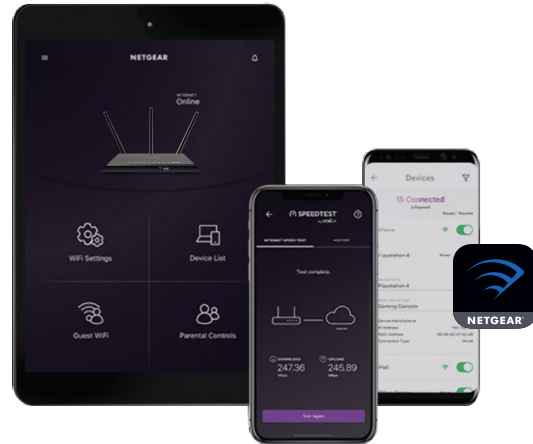

Nighthawk® App

The NETGEAR Nighthawk® App makes it easy to set up your router and get more out of your WiFi, with the app, you can install your router in a few steps—just connect your mobile device to the router network and the app will walk you through the rest. Once set up, you can use the intuitive dashboard to pause the Internet on your connected devices, run a quick Internet speed test, and much more.

- Anywhere Access—Easily monitor your home network anytime, anywhere
- Internet Speed Test—Check the broadband speeds from your service provider
- Pause Internet—Pause the Internet to any device
- Traffic Meter—Track Internet data usage
- Guest Networks—Setup separate WiFi access for guests
- Quick Setup—Get connected in just minutes
- Get it at nighthawk-app.com