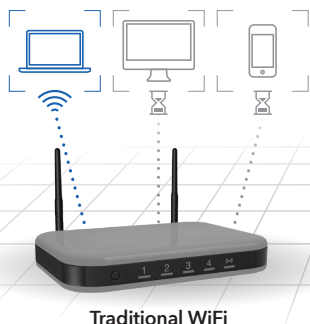

Enjoy simultaneous streaming with MU-MIMO

Data sent to one device at a time