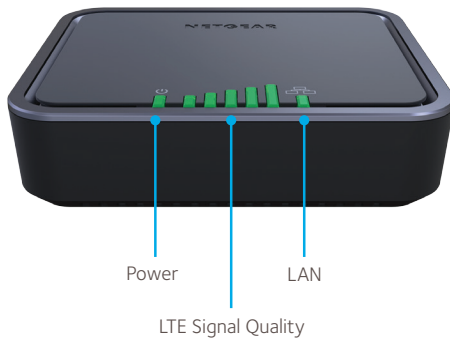

PACKAGE CONTENTS

- 4G LTE Modem (LB1120)
- Power adapter
- Ethernet cable
- Quick start guide

SPECIFICATIONS

- Dimensions: 4.7 (W) x 3.9 (D) x 1.2 (H) in
- Weight: 0.4 lb

BAND SUPPORT

- LTE Category 4 (up to 150 Mbps): B2, 4, 5, 12
- UMTS DC-HSPA+ - (up to 42 Mbps): B2, 5

INTERFACE

- 1 Gigabit WAN Ethernet RJ-45 port
- Internal WWAN antennas with support for optional TS9 external antennas
- 3FF (micro) SIM card slot

LEDs

- Power
- LTE Signal Quality (5 LED bar graph)
- LAN

POWER ADAPTER

- 12V DC, 1A

KEY FEATURES

- Built-in Gigabit WAN connection for flexible home and office connectivity
- Fast 4G LTE backup speeds up to 150 Mbps for downloads and 50 Mbps for uploads
- Provides 4G to 3G fallback support
- SMS message alerts for firmware updates, data usage, and failover to LTE
- TR-069 for remote management
- Two TS-9 connectors available to connect optional 4G/3G antennas for better signal reception
- Direct IP pass-through for secure enterprise VPN configuration
- Manage settings via a browser-based web UI
- LEDs on device to check network status instantly
- Portable, light and compact design for you to take anywhere

SYSTEM REQUIREMENTS

- Compatible 3G/4G LTE Mobile Service (3FF Micro-SIM)
- Microsoft Windows 10, 8, 8.1, 7, Vista, XP, Mac OS® (10.6.8. and newer) and other operating systems running a TCP/IP network (for accessing Web Management User Interface)
- Compatible browsers such as Microsoft® Internet Explorer® 5.0, Firefox® 2.0, Safari® 1.4, or Google Chrome™ 11.0 browsers or higher (for accessing Web Management User Interface)

SUPPORT

- 90-day complimentary technical support*

WARRANTY

- www.netgear.com/warranty

This product comes with a limited warranty that is valid only if purchased from a NETGEAR authorized reseller.

*90-day complimentary technical support following purchase from a NETGEAR authorized reseller.

NETGEAR, the NETGEAR Logo and AirCard are trademarks of NETGEAR, Inc. Mac and Mac OS are trademarks of Apple Inc. Other brand names mentioned herein are for identification purposes only and may be trademarks of their respective holder(s). Information is subject to change without notice. ©2017 NETGEAR, Inc. All rights reserved.