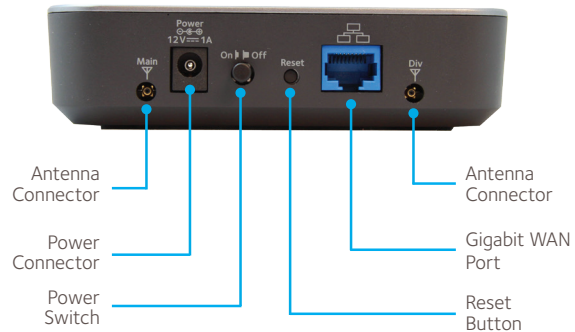

PACKAGE CONTENTS

- 4G LTE Modem (LB1120)
- Power adapter
- Ethernet cable
- Quick start guide

SPECIFICATIONS

- Dimensions: 4.7 (W) x 3.9 (D) x 1.2 (H) in
- Weight: 0.4 lb

BAND SUPPORT

- LTE Category 4 (up to 150 Mbps): B2, 4, 5, 12
- UMTS DC-HSPA+ - (up to 42 Mbps): B2, 5

INTERFACE

- 1 Gigabit WAN Ethernet RJ-45 port
- Internal WWAN antennas with support for optional TS9 external antennas
- 3FF (micro) SIM card slot

LEDs

- Power
- LTE Signal Quality (5 LED bar graph)
- LAN

POWER ADAPTER

- 12V DC, 1A

KEY FEATURES

- Built-in Gigabit WAN connection for flexible home and office connectivity
- Fast 4G LTE backup speeds up to 150 Mbps for downloads and 50 Mbps for uploads
- Provides 4G to 3G fallback support
- SMS message alerts for firmware updates, data usage, and failover to LTE
- TR-069 for remote management
- Two TS-9 connectors available to connect optional 4G/3G antennas for better signal reception
- Direct IP pass-through for secure enterprise VPN configuration
- Manage settings via a browser-based web UI
- LEDs on device to check network status instantly
- Portable, light and compact design for you to take anywhere

SYSTEM REQUIREMENTS

- Compatible 3G/4G LTE Mobile Service (3FF Micro-SIM)
- Microsoft Windows 10, 8, 8.1, 7, Vista, XP, Mac OS® (10.6.8. and newer) and other operating systems running a TCP/IP network (for accessing Web Management User Interface)
- Compatible browsers such as Microsoft® Internet Explorer® 5.0, Firefox® 2.0, Safari® 1.4, or Google Chrome™ 11.0 browsers or higher (for accessing Web Management User Interface)

SUPPORT

- 90-day complimentary technical support*

WARRANTY

- www.netgear.com/warranty

This product comes with a limited warranty that is valid only if purchased from a NETGEAR authorized reseller.

*90-day complimentary technical support following purchase from a NETGEAR authorized reseller.

NETGEAR, the NETGEAR Logo and AirCard are trademarks of NETGEAR, Inc. Mac and Mac OS are trademarks of Apple Inc. Other brand names mentioned herein are for identification purposes only and may be trademarks of their respective holder(s). Information is subject to change without notice. ©2017 NETGEAR, Inc. All rights reserved.