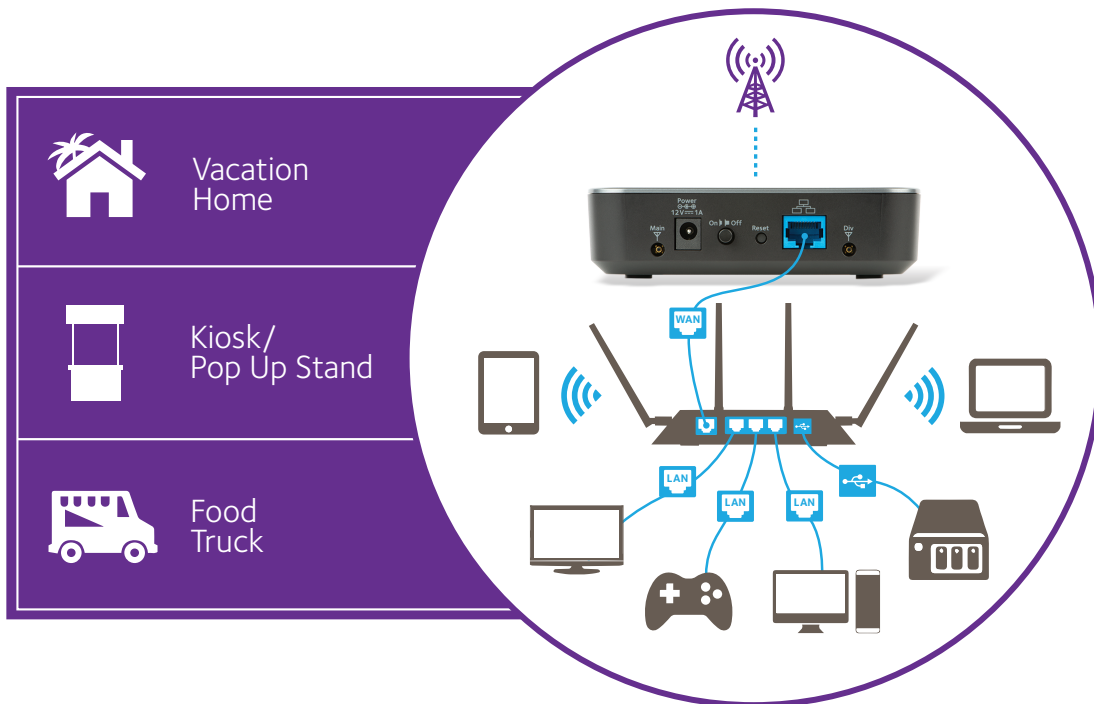

#### Better Signal Reception

Two connectors available to connect optional 4G/3G antennas for better signal reception.

SCAN TO LEARN MORE

### Use Cases

We all depend on a fast, always-on broadband connection, and planning ahead to ensure everyone stays connected is essential.

Using the NETGEAR 4G LTE Modem for broadband connectivity enables Internet access at fast speeds with the convenience of portability and flexibility. Unlike other connectivity sources, the NETGEAR 4G LTE Modem can be easily installed in a matter of minutes, and it's ideal for a wide range of environments including rural areas, outdoors, and locations where wireline option is not readily available.

The NETGEAR 4G LTE Modem is also a reliable backup source for broadband connectivity, allowing you to continue running without any disruption when your wire line broadband is unexpectedly not available.

Some typical applications include:

- LTE connectivity for business' needs
- Interim solution to fixed line service
- Last-mile connection
- Kiosk - wire-free connection
- Vacation cabins / rural homes
- Temporary offices such as construction sites
- Mobile stores such as food trucks