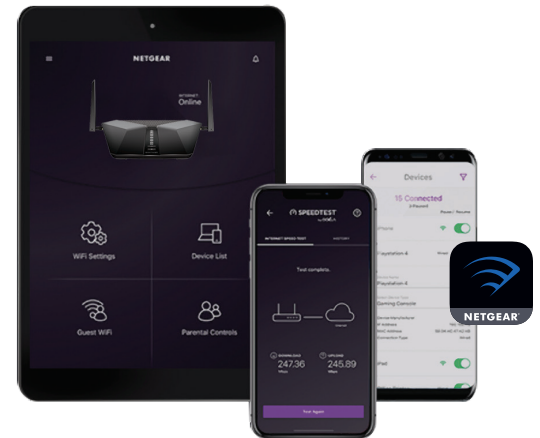

Gigabit WiFi to all your Connected Devices

Support for 160MHz channel allows the Nighthawk AX4 LTE WiFi Router to stream at Gigabit speeds to supported mobile devices, which are increasingly used for video streaming or gaming.

NIGHTHAWK®

Nighthawk AX4 4G LTE WiFi 6 Router

Nighthawk App

The NETGEAR Nighthawk® App makes it easy to set up your LTE router and get more out of your WiFi. With the app, you can install your router in a few steps—just connect your mobile device to the router network and the app will walk you through the rest. Once set up, you can use the intuitive dashboard to pause the Internet on your connected devices, run a quick Internet speed test, and much more!

- Anywhere Access—Easily monitor your home network anytime, anywhere
- Internet Speed Test—Check the broadband speeds from your service provider
- Pause Internet—Pause the Internet to any device
- Traffic Meter—Track Internet data usage
- Guest Networks—Set up separate WiFi access for guests
- Quick Setup—Get connected in just minutes
- Get it at nighthawk-app.com