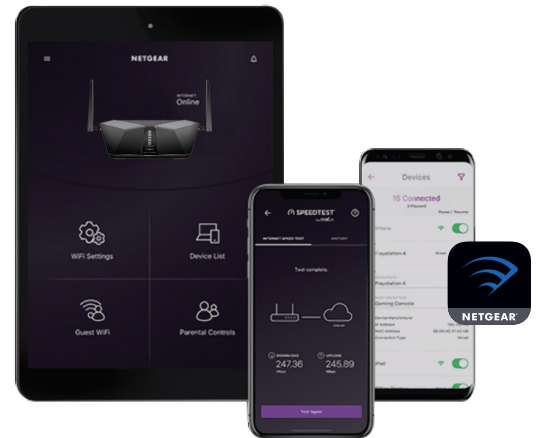

Gigabit WiFi to all your Connected Devices

Support for 160MHz channel allows the Nighthawk AX4 LTE WiFi Router to stream at Gigabit speeds to supported mobile devices, which are increasingly used for video streaming or gaming.

NIGHTHAWK®

Nighthawk AX4 4G LTE WiFi 6 Router

Nighthawk App

The NETGEAR Nighthawk® App makes it easy to set up your LTE router and get more out of your WiFi. With the app, you can install your router in a few steps—just connect your mobile device to the router network and the app will walk you through the rest. Once set up, you can use the intuitive dashboard to pause the Internet on your connected devices, run a quick Internet speed test, and much more!

- Anywhere Access—Easily monitor your home network anytime, anywhere
- Internet Speed Test—Check the broadband speeds from your service provider
- Pause Internet—Pause the Internet to any device
- Traffic Meter—Track Internet data usage
- Guest Networks—Set up separate WiFi access for guests
- Quick Setup—Get connected in just minutes
- Get it at nighthawk-app.com