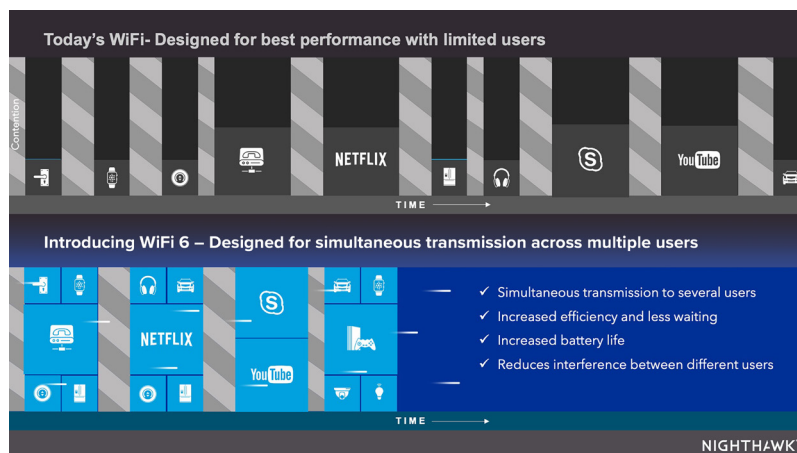

STANDARDS-BASED WIFI SECURITY (802.11i, 128-bit AES encryption with PSK)

GUEST NETWORK–Separate and secure network for your guests

AUTOMATIC FIRMWARE UPDATE–Delivers latest security patches to the router

LATEST SECURITY STANDARD–Supports WPA3 the latest and cutting-edge Wi-Fi security protocol

Orthogonal Frequency Division Multiple Access (OFDMA)

Using the uplink and downlink OFDMA feature of WiFi 6, the WiFi traffic is managed much more efficiently since data is transmitted from different devices concurrently, rather than having each device's data wait for its turn. This results in an efficient use of air-time, reduced latency, and increased bandwidth to add more devices to your network.