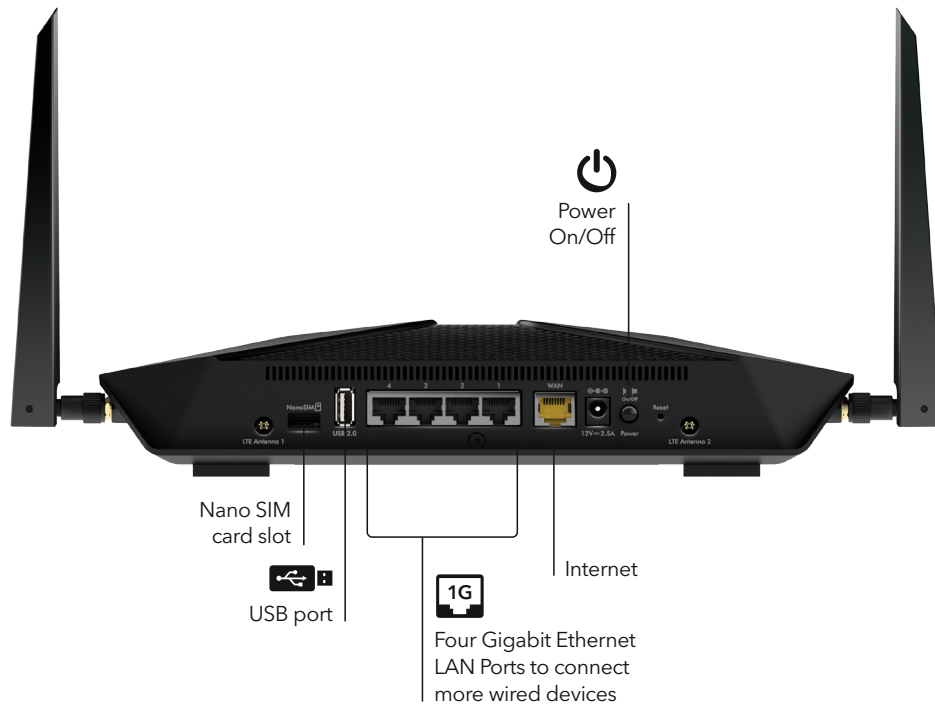

Powerful Security on Your NETGEAR LTE Router

ANTIVIRUS & RANSOMWARE PROTECTION—Keeps you safe from phishing and online fraud

VULNERABILITY ASSESSMENT—Scans and identifies network security flaws

BITDEFENDER TOTAL SECURITY 2020—Protects all connected devices at home and on-the-go

BITDEFENDER VPN—Encrypts your internet connection to keep your online activity private even while you're on unsecured public networks

STAY SAFE EVEN WHEN AWAY FROM HOME WIFI—Stay in the know with Nighthawk App. Anywhere, anytime

Connection Diagram

NIGHTHAWK®

Nighthawk AX4 4G LTE WiFi 6 Router

Package Contents

- Nighthawk® 4 Stream LTE WiFi 6 Router (LAX20)
- Ethernet cable
- 2 external WiFi antenna
- Quick start guide
- Power adapter